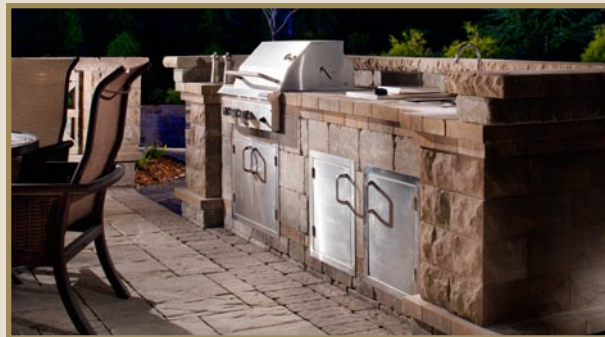

Stainless steel doors provide access to storage space.

HEDBERG™

LANDSCAPE & MASONRY SUPPLIES

"Built on Service"